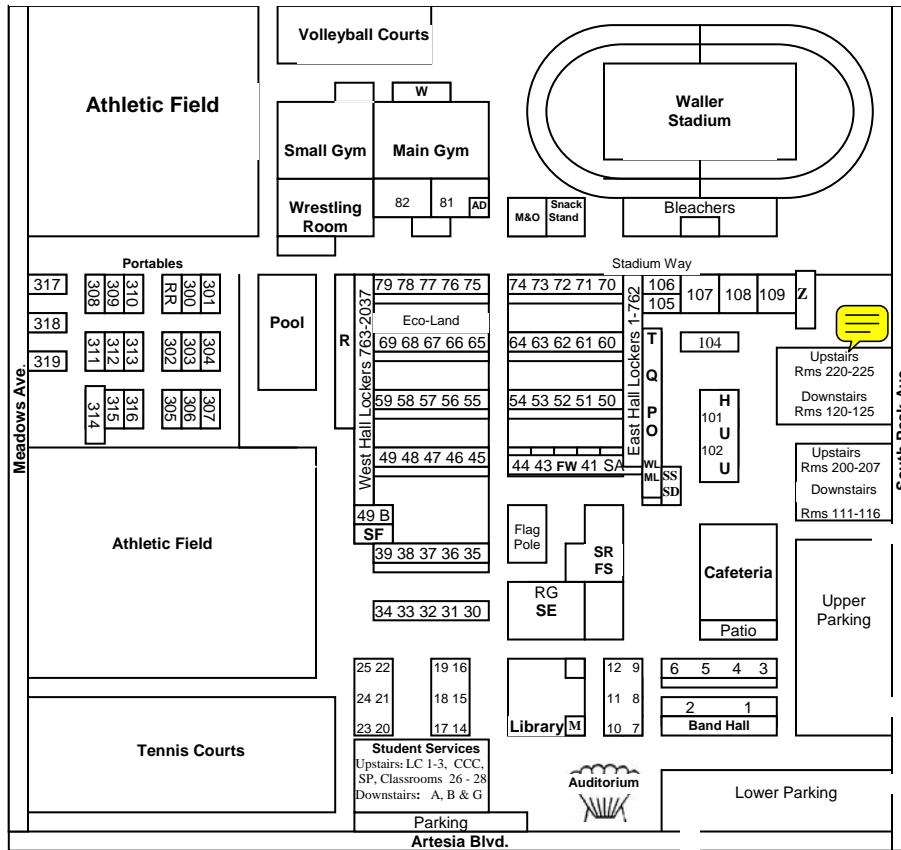

Mira Costa Campus Map

6/15/04

- | | | | |
|----------|-------------------------------|------------|--------------------------------|
| A | Administration Offices | AD | Athletic Director |
| B | Attendance Office | CCC | Career Center |
| G | Guidance Offices | FS | Food Services |
| H | Health Office | FW | Faculty Workroom |
| M | Textbook Room | LC | Learning Center |
| O | Girls Restroom | ML | Men's Lounge |
| P | Boys Restroom | RG | Rose Garden Classrooms |
| Q | Boiler Room | SA | Student Activities |
| R | Pool Lockers/Restrooms | SD | ASB Distribution |
| S | Storage | SE | Security |
| T | Transformer Room | SF | Student Finances |
| U | Adult School | SP | School Psychologists |
| W | Weight Room | SR | School Resource Officer |
| Z | Maintenance Office | SS | Student Store |
| | | WL | Women's Lounge |